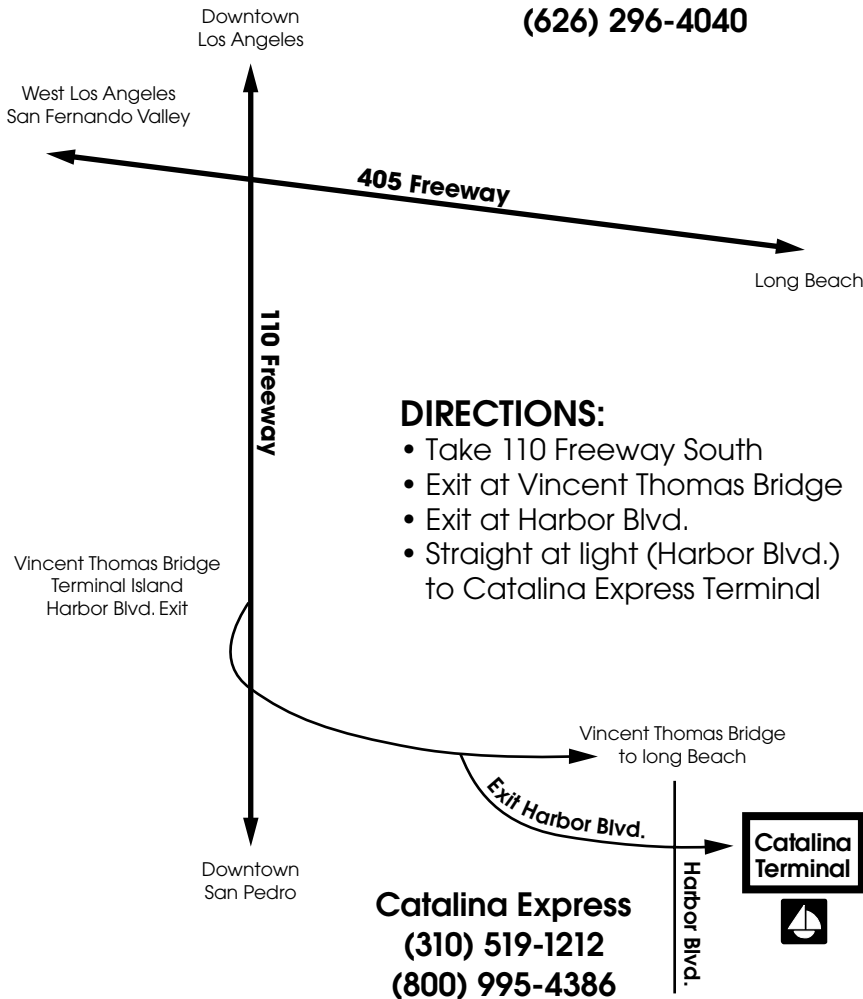

CATALINA EXPRESS TERMINAL SAN PEDRO

Catalina Island Camps Office
(626) 296-4040

DIRECTIONS:

- Take 110 Freeway South
- Exit at Vincent Thomas Bridge
- Exit at Harbor Blvd.
- Straight at light (Harbor Blvd.)
to Catalina Express Terminal

Catalina Express
(310) 519-1212
(800) 995-4386