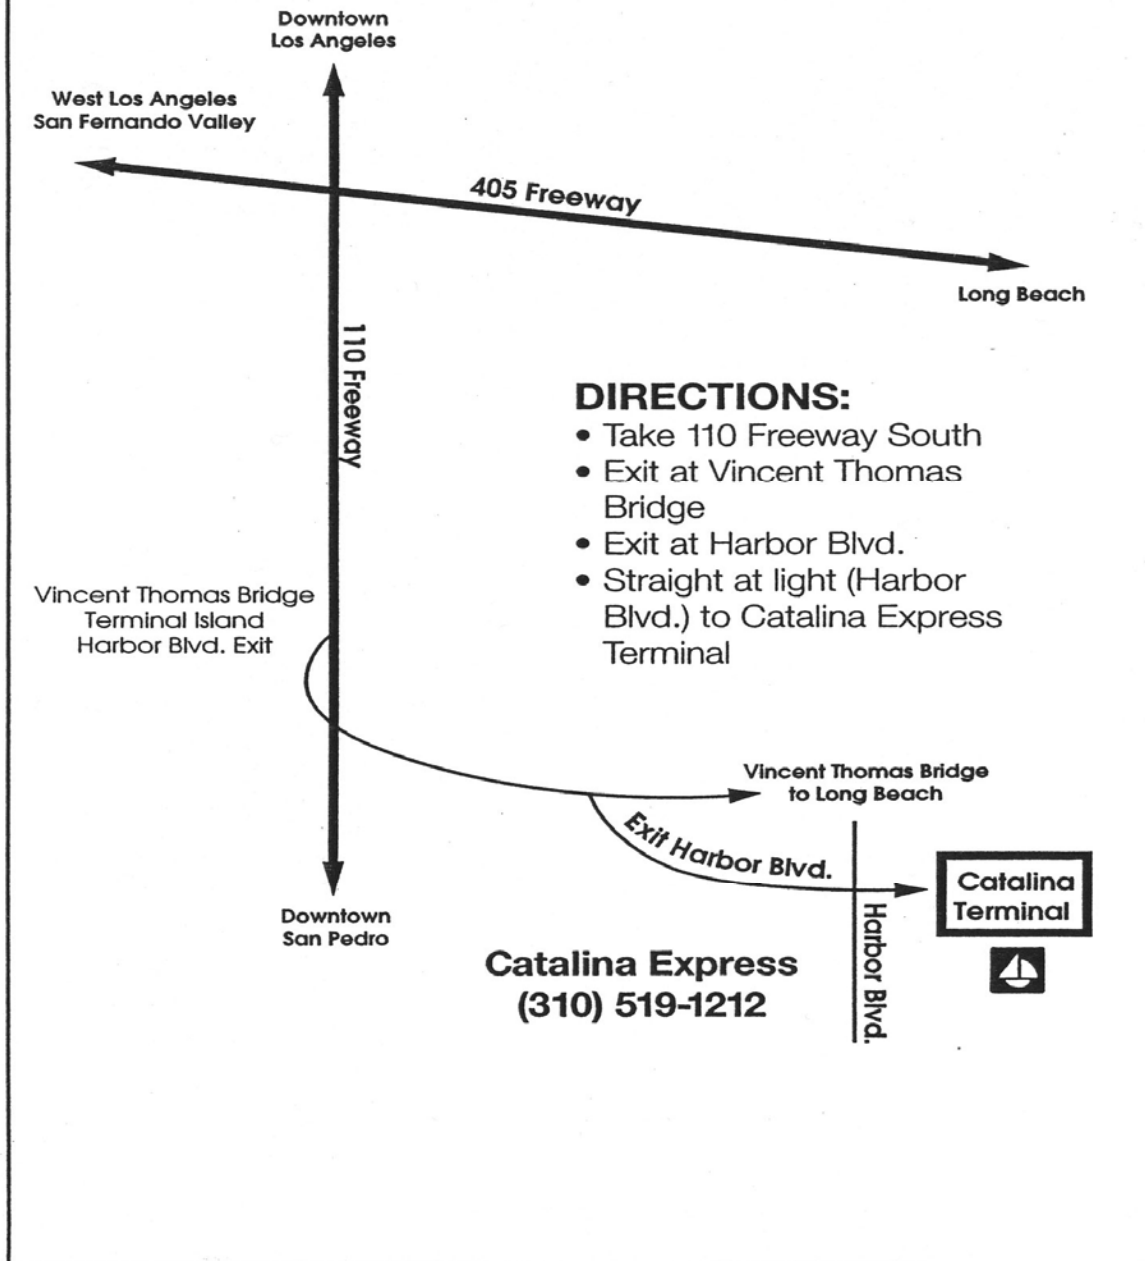

# CATALINA EXPRESS TERMINAL SAN PEDRO

For mapping websites and GPS devices, use the intersection of:  
**N Front Street & Swinford Street, San Pedro CA 90731**