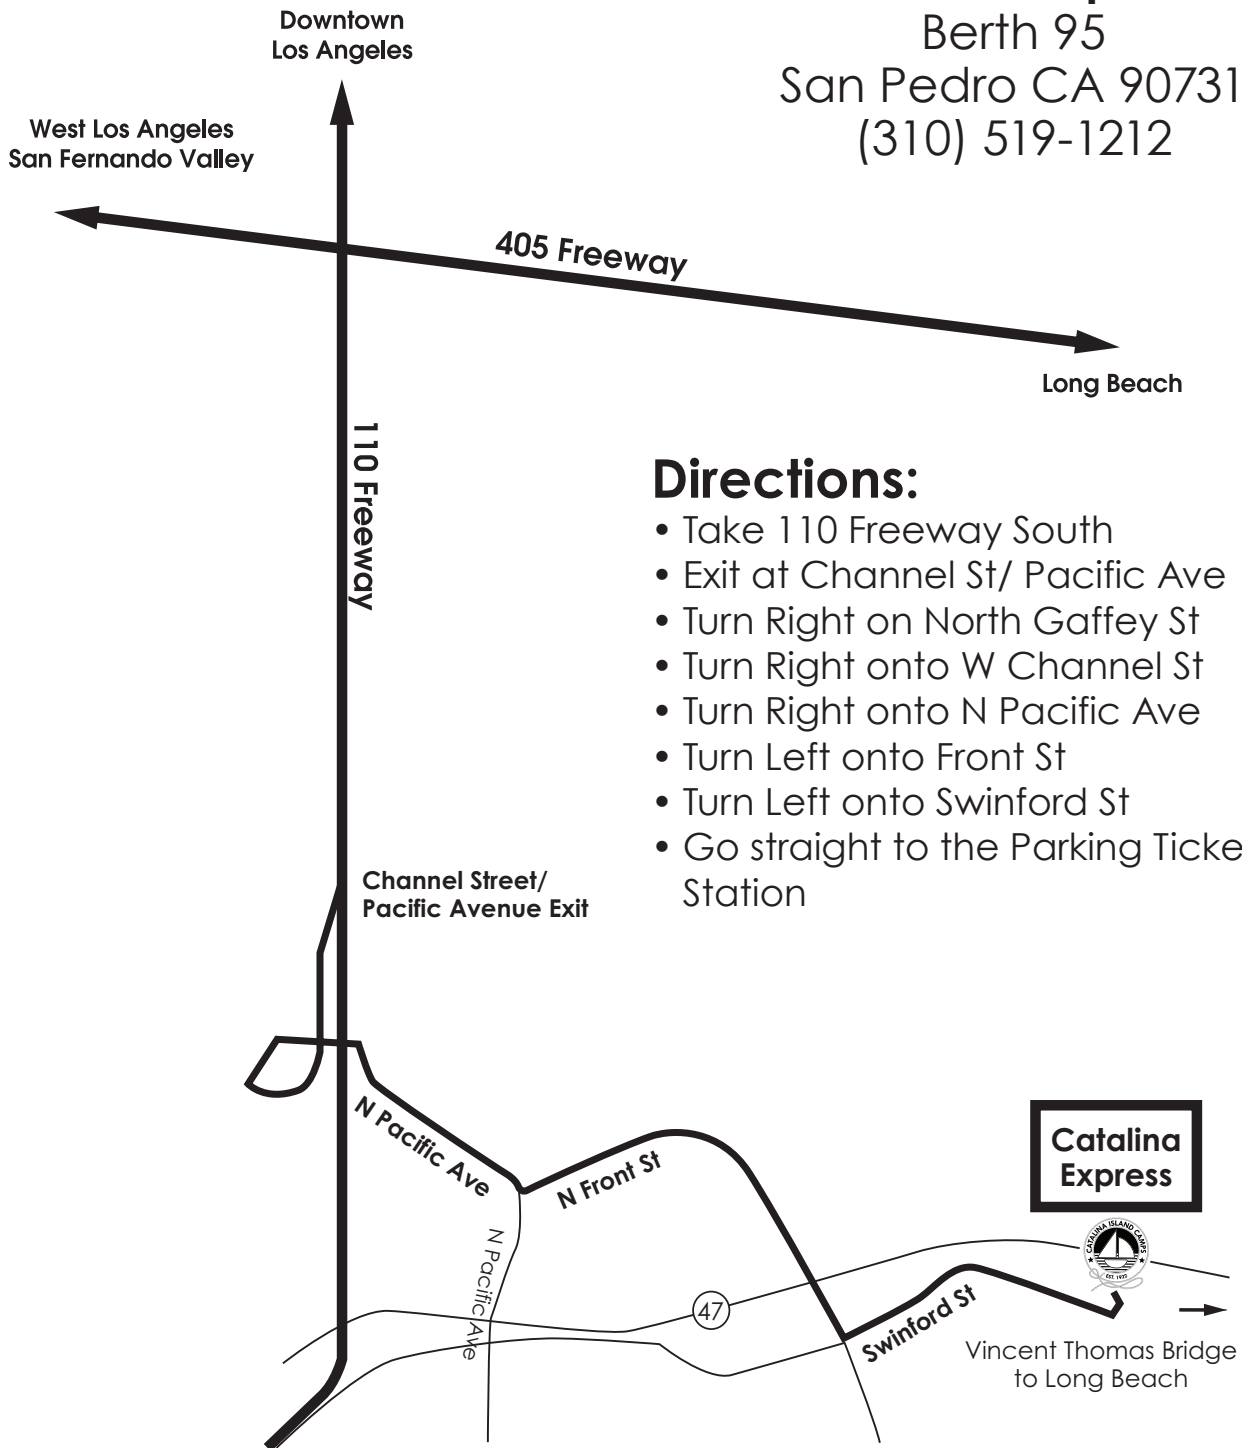

Catalina Express Terminal San Pedro

Catalina Express
Berth 95
San Pedro CA 90731
(310) 519-1212

Directions:

- Take 110 Freeway South
- Exit at Channel St/ Pacific Ave
- Turn Right on North Gaffey St
- Turn Right onto W Channel St
- Turn Right onto N Pacific Ave
- Turn Left onto Front St
- Turn Left onto Swinford St
- Go straight to the Parking Ticket Station

For mapping websites and GPS devices, use Catalina Express,
Berth 95, San Pedro CA 90731